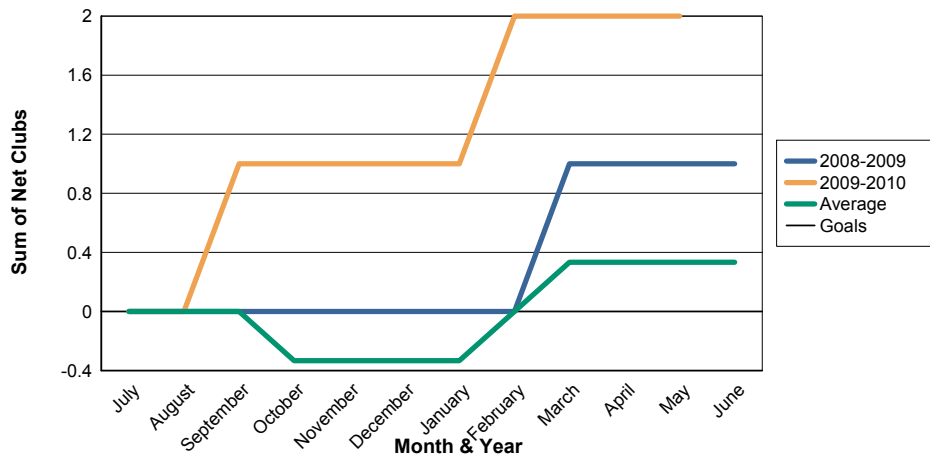

Sum of Net Clubs/ Month & Year

For District 201V3