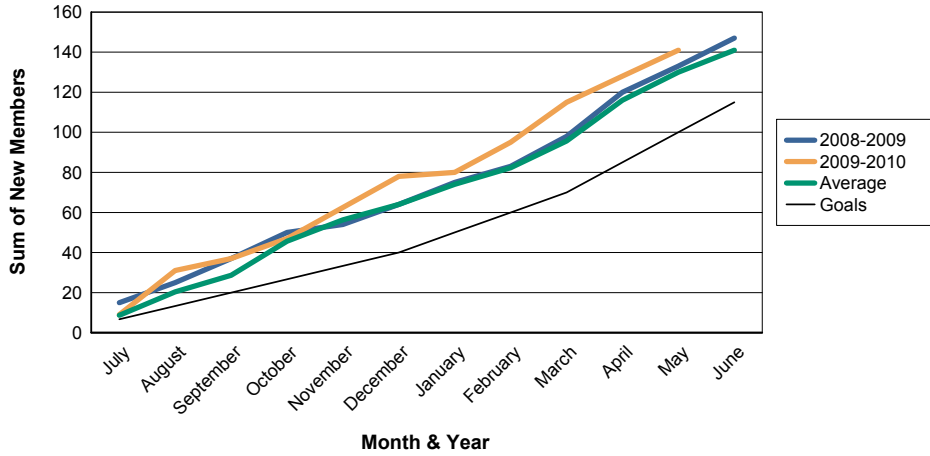

For District 201V3

Sum of Charter Members/ Month & Year

For District 201V3

3 Year Comparisons for GMT Constitutional Area 7

By GMT District

As of May 2010

Sum of New Members/ Month & Year

For District 201V3

Sum of Dropped Members/ Month & Year

For District 201V3

Sum of Net Members/ Month & Year

For District 201V3