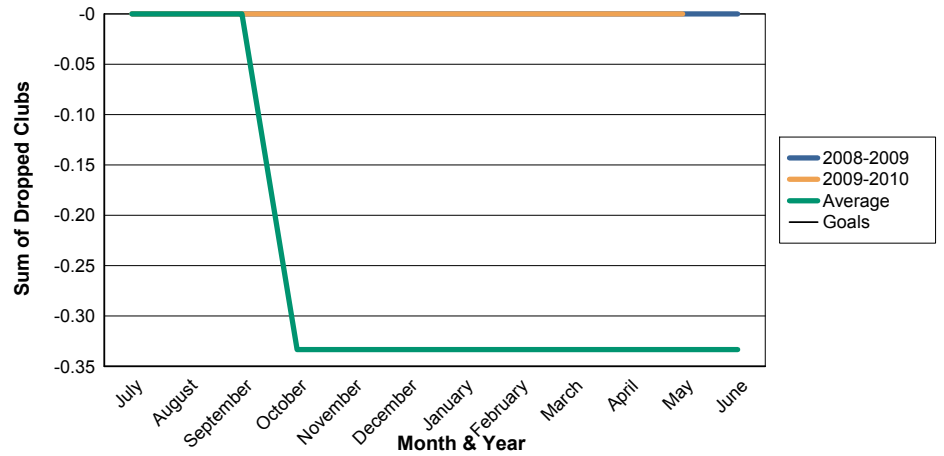

3 Year Comparisons for GMT Constitutional Area 7

By GMT District

As of May 2010

Sum of New Clubs/ Month & Year

For District 201V3

Sum of Dropped Clubs/ Month & Year

For District 201V3

Sum of Net Clubs/ Month & Year