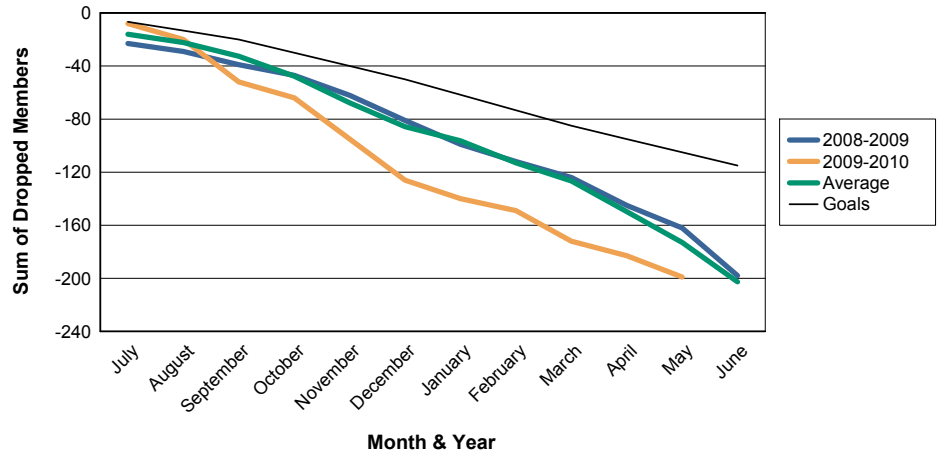

For District 201V3

Sum of Charter Members/ Month & Year

For District 201V3

3 Year Comparisons for GMT Constitutional Area 7

By GMT District

As of May 2010

Sum of New Members/ Month & Year

For District 201V3

Sum of Dropped Members/ Month & Year

For District 201V3

Sum of Net Members/ Month & Year

For District 201V3