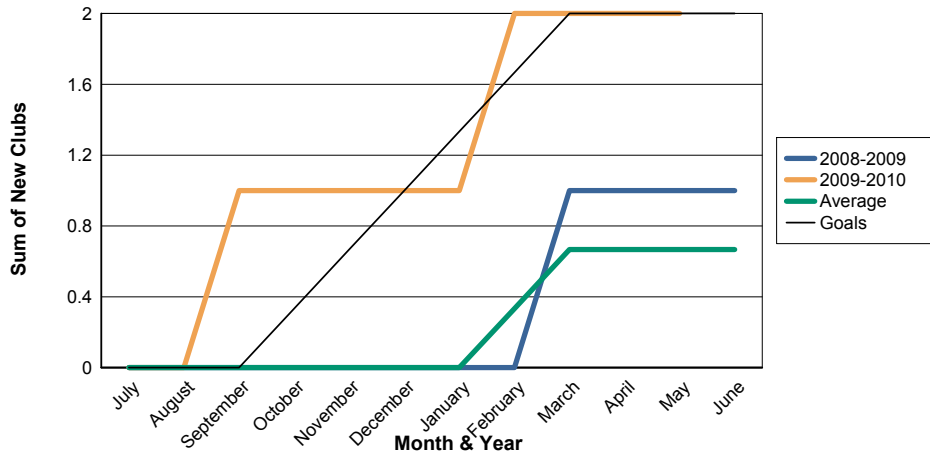

3 Year Comparisons for GMT Constitutional Area 7

By GMT District

As of May 2010

Sum of New Clubs/ Month & Year

For District 201V3

Sum of Dropped Clubs/ Month & Year

For District 201V3

Sum of Net Clubs/ Month & Year