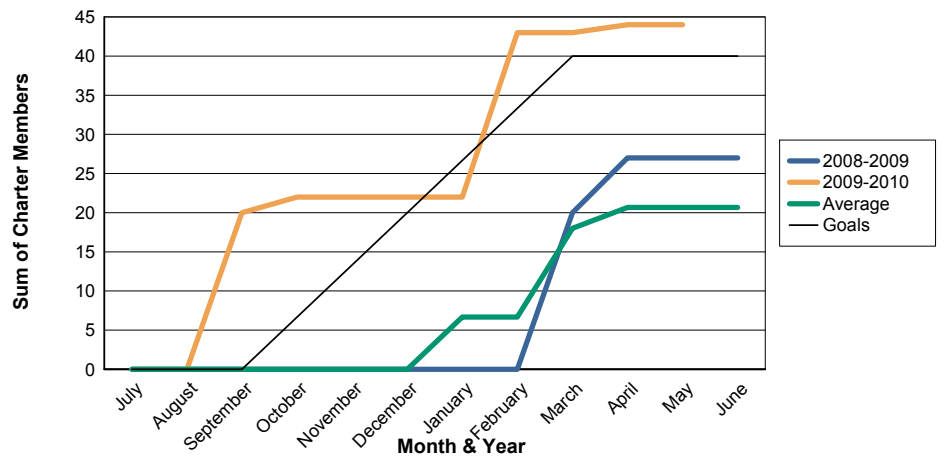

Sum of Charter Members/ Month & Year

For District 201V3